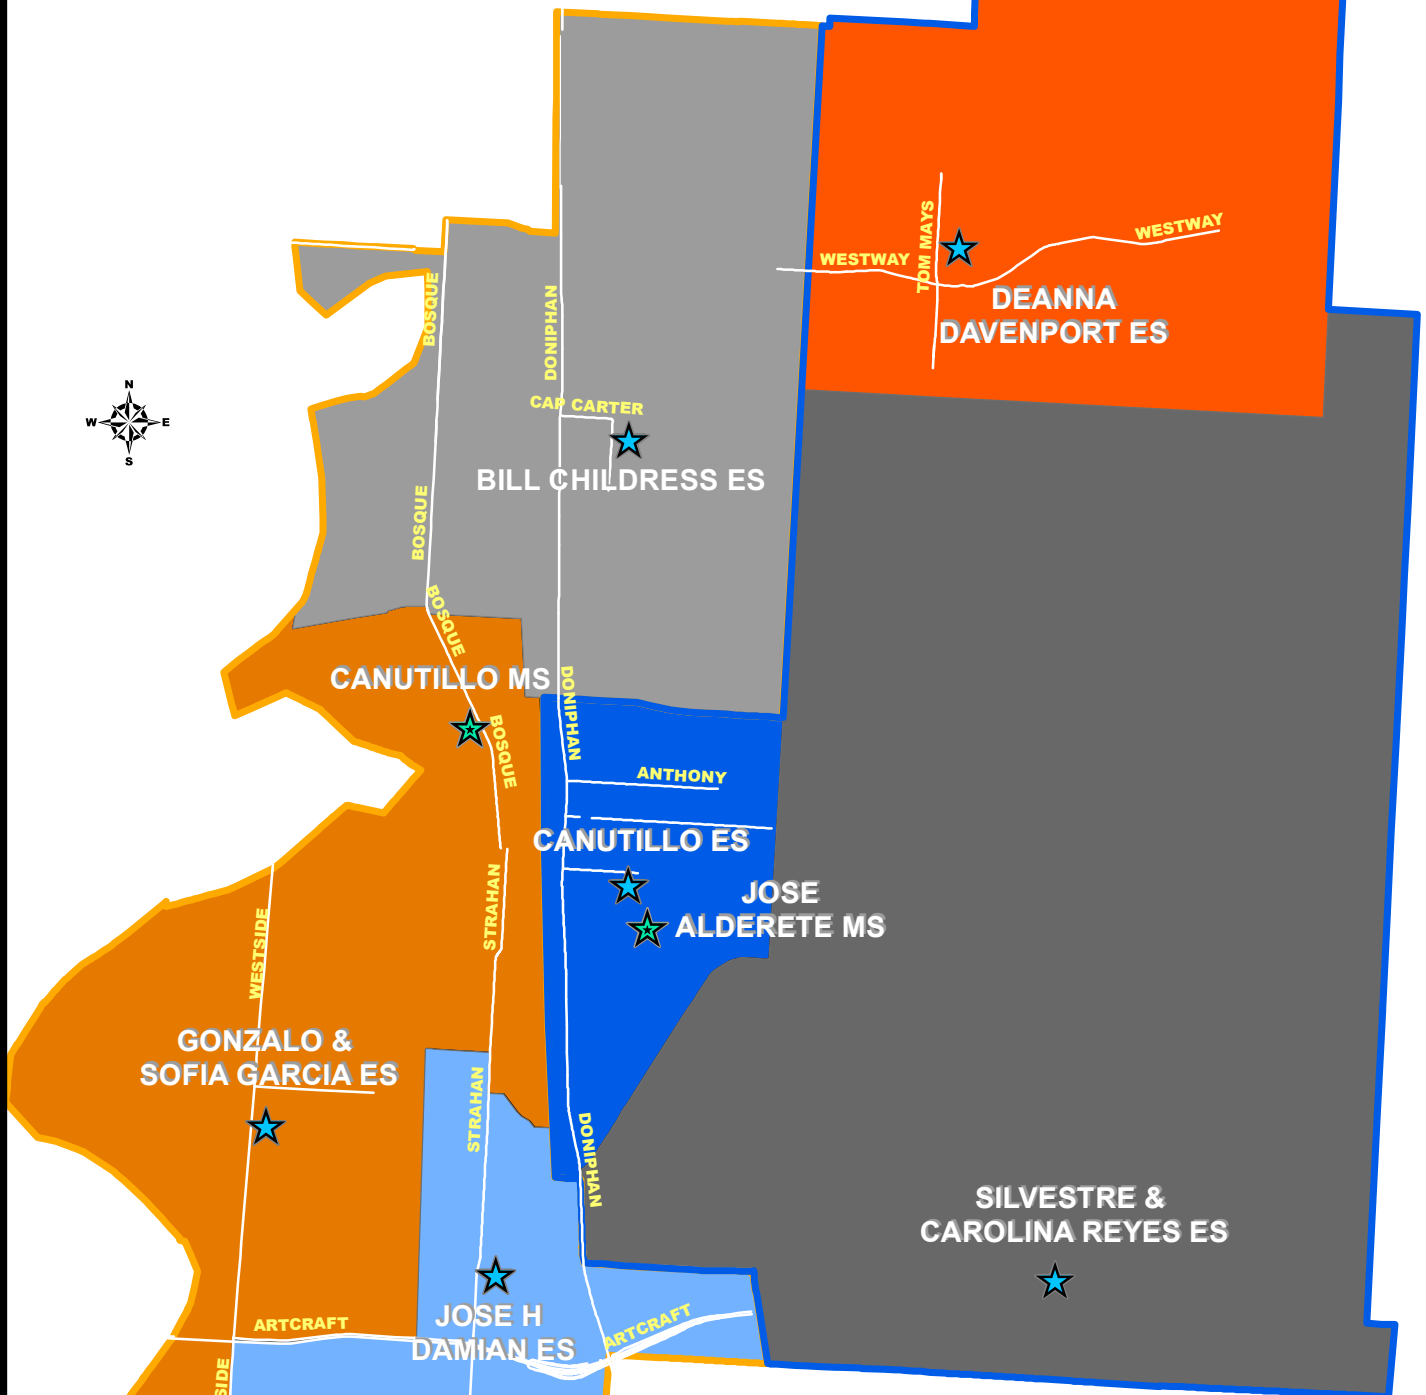

CISD 2015 Boundary Map

Middle School Attn'd Zones

- JOSE J ALDERETE
- CANUTILLO MS

Elementary Attn'd Zones

- BILL CHILDRESS ES
- CANUTILLO ES
- DEANNA DAVENPORT ES
- GONZALO N SOFIA GARCIA ES
- JOSE H DAMIAN ES
- SILVESTRE REYES ES